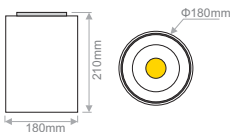

TALUS

Ceiling Surface

- Dimmable options.
- 2-3 SDCM
- L90/B10 50.000h

LIGHTSOURCE BY
bridgelux

Model (LED Power)**	Colour Temperature*	LED Lumen	CRI	Type	Beam Angle	Colour	Dimming Option***	Accessories
TALUS SURFACE 23.9W <i>(TALUS SF 24)</i>	[27B3621]	2700K - 3621lm	(80) 80	Fixed				ANTI-GLARE SHIELD [1X] White Matt [2X] Black Shiny [3X] Silver Shiny [4X] Gold Shiny ↓ [XX] EXTRAS [X0] No Extras
	[30B3847]	3000K - 3847lm						
	[40B3960]	4000K - 3960lm						
	[57B3847]	5700K - 3847lm						
TALUS PENDANT 23.9W <i>(TALUS PD 24)</i>	[27B2987]	2700K - 2987lm	(90) 90	Fixed	[20] 20°	[WH] White [BL] Black	[00] Without Driver	
	[30B3123]	3000K - 3123lm			[35] 35°		[ND] Non Dimmable	
	[40B3304]	4000K - 3304lm			[60] 60°		[A1] Analogue (1..10V)	
					[DX] DMX			
TALUS SURFACE 31.3W <i>(TALUS SF 31)</i>	[27B4510]	2700K - 4510lm	(80) 80	Fixed			[DL] DALI	
	[30B4792]	3000K - 4792lm					[PC] Phase Cut (Trailing Edge Dimmer)	
	[40B4933]	4000K - 4933lm						
	[57B4792]	5700K - 4792lm						
TALUS PENDANT 31.3W <i>(TALUS PD 31)</i>	[27B3721]	2700K - 3721lm	(90) 90	Fixed				
	[30B3890]	3000K - 3890lm						
	[40B4115]	4000K - 4115lm						

* Models with CCTs of 3500K, 5000K & 6500K are available upon request.

** In 31W models the driver must be externally installed.

*** DMX drivers must be externally installed for all models (24W & 31W).

Ordering Code Example:

TALUS SF 31-4QB4115-90-FX-35-WH-DX-20

Anti-glare Shield Accessories

Pendant model