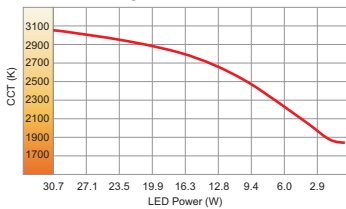

Warm dimming 3000K to 1800K