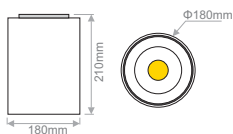

Ceiling Surface

- Dimmable options.
- 2-3 SDCM
- L90/B10 50.000h

TUNABLE WHITE
2700K-----5000K

TALUS TUNABLE WHITE

LIGHTSOURCE BY
bridgelux

Model (LED Power)*	Colour Temperature	LED Lumen	CRI	Type	Beam Angle	Colour	Dimming Option**	Accessories
TALUS TW SURFACE 23.9W (TALUS TW SF 24)	(TWB2252) Tunable White 2700K-5000K 2252lm (Both CCTs driven)	(90) 90	[FX] Fixed	[20] 20° [35] 35° [60] 60°	[WH] White [BL] Black	[00] Without Driver [DX] DMX [DL] DALI	ANTI-GLARE SHIELD (1X) White Matt (2X) Black Shiny (3X) Silver Shiny (4X) Gold Shiny ↓ [XX] EXTRAS [X0] No Extras	
TALUS TW PENDANT 23.9W (TALUS TW PD 24)								
TALUS TW SURFACE 34.8W (TALUS TW SF 35)	(TWB3188) Tunable White 2700K-5000K 3188lm (Both CCTs driven)							
TALUS TW PENDANT 34.8W (TALUS TW PD 35)								

* In 35W models the driver must be externally installed.

** DMX drivers must be externally installed for all models (24W & 35W).

Ordering Code Example:

TALUS TW SF 35-TWB3188-90-FX-35-WH-DL-20

Anti-glare Shield Accessories

Pendant model