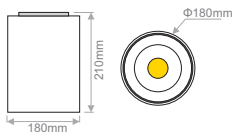

Warm dimming 3000K to 1800K