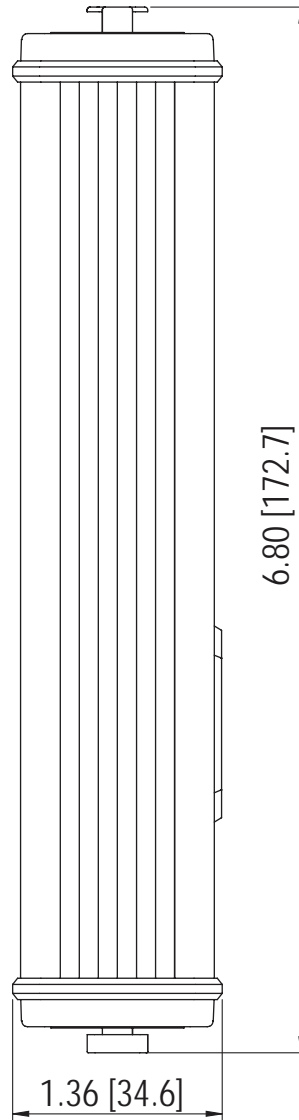

# ProPlex® IQ Tester LV

The FIRST Ethernet Tester Designed for Entertainment Production!  
True All-in-One Device!

**2018 PLASA Innovation Award Winner!**  
**2018 LDI Debuting Product Award Winner!**

- “Wireshark” for analysis of any Ethernet protocol, plus network troubleshooting
- PoE tester – determine capabilities of any connected PoE source
- SMPTE Timecode, LTC receiver/ analyzer, and LTC transmitter
- DMX receive/transmit  
DMX timing analysis  
DMX recorder  
RDM controller
- Bidirectional Ethernet-DMX gateway
- “Smart” DMX cable tester
- Update Solaris/ProPlex firmware without need of a PC

FEINER LICHTTECHNIK GmbH  
DONAUSTAUFER STRASSE 93  
93059 REGENSBURG  
FON (0941) 604050  
FAX (0941) 604058  
WWW.FEINER-LICHTTECHNIK.DE

Dimensions in inches [millimeters]

FEINER LICHTTECHNIK GmbH  
DONAUSTAUFER STRASSE 93  
93059 REGENSBURG  
Fon (0941) 604050  
Fax (0941) 604058  
WWW.FEINER-LICHTTECHNIK.DE