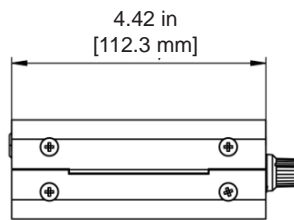

**FEINER**  
LICHTTECHNIK

Donaustauerstraße 93 - D-93059 Regensburg - Fon +49(0)941)604050 - Fax 604058  
info@feiner-lichttechnik.de - www.feiner-lichttechnik.de

Technical Specifications	
Part Number	PPFOHF743M
DC Power	5 VDC only for headphone amplifier
Power Consumption	0.1 A
Cooling	Passive
Power Connectors	USB Type B
Timecode Input Connectors	2x Neutrik XLR Female with combination 1/4" TRS
Audio Input Connectors	2x Neutrik XLR Female with combination 1/4" TRS
Timecode Output Connectors	3x Neutrik XLR Male with 600 Ohm transformers
Audio Output Connectors	1x Neutrik XLR Male, 1x 1/4" TRS Jack
Headphone Output Connectors	1x 1/4" TRS Headphone Jack, 1x 3.5 mm TRS Jack
Operating Temperature	-20 to +40 °C
Unit Dimensions (HxWxD)	1.72 x 7.22 x 5.07" [43.7 x 183.5 x 128.7 mm]
Shipping Dimensions (HxWxD)	4 x 8.5 x 5.5" [101.6 x 215.9 x 139.7 mm]
Unit Weight	1.2 lb [0.54 kg]
Shipping Weight	1.4 lb [0.64 kg]
Optional RackMount Kits	PP1RMKITSS - ProPlex 1U RackMount Kit, Small, Single
	PP1RMKITSD - ProPlex 1U RackMount Kit, Small, Dual