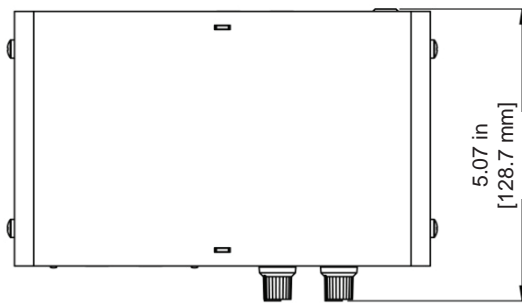

**FEINER**  
LICHTTECHNIK

Donaustauerstraße 93 - D-93059 Regensburg - Fon +49(0)941)604050 - Fax 604058  
info@feiner-lichttechnik.de - www.feiner-lichttechnik.de

Technical Specifications	
Part Number	PPFOHF743M
DC Power	5 VDC only for headphone amplifier
Power Consumption	0.1 A
Cooling	Passive
Power Connectors	USB Type B
Timecode Input Connectors	2x Neutrik XLR Female with combination 1/4" TRS
Audio Input Connectors	2x Neutrik XLR Female with combination 1/4" TRS
Timecode Output Connectors	3x Neutrik XLR Male with 600 Ohm transformers
Audio Output Connectors	1x Neutrik XLR Male, 1x 1/4" TRS Jack
Headphone Output Connectors	1x 1/4" TRS Headphone Jack, 1x 3.5 mm TRS Jack
Operating Temperature	-20 to +40 °C
Unit Dimensions (HxWxD)	1.72 x 7.22 x 5.07" [43.7 x 183.5 x 128.7 mm]
Shipping Dimensions (HxWxD)	4 x 8.5 x 5.5" [101.6 x 215.9 x 139.7 mm]
Unit Weight	1.2 lb [0.54 kg]
Shipping Weight	1.4 lb [0.64 kg]
Optional RackMount Kits	PP1RMKITSS - ProPlex 1U RackMount Kit, Small, Single
	PP1RMKITSD - ProPlex 1U RackMount Kit, Small, Dual