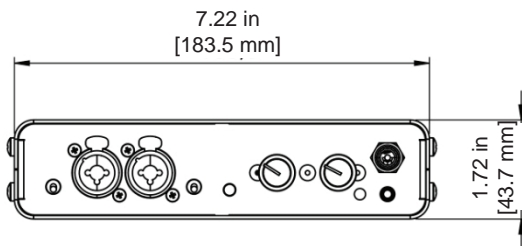

**FEINER**  
LICHTTECHNIK

Donaustauerstraße 93 - D-93059 Regensburg - Fon +49(0)941)604050 - Fax 604058  
info@feiner-lichttechnik.de - www.feiner-lichttechnik.de

Technical Specifications	
Part Number	PPFOHF743M
DC Power	5 VDC only for headphone amplifier
Power Consumption	0.1 A
Cooling	Passive
Power Connectors	USB Type B
Timecode Input Connectors	2x Neutrik XLR Female with combination 1/4" TRS
Audio Input Connectors	2x Neutrik XLR Female with combination 1/4" TRS
Timecode Output Connectors	3x Neutrik XLR Male with 600 Ohm transformers
Audio Output Connectors	1x Neutrik XLR Male, 1x 1/4" TRS Jack
Headphone Output Connectors	1x 1/4" TRS Headphone Jack, 1x 3.5 mm TRS Jack
Operating Temperature	-20 to +40 °C
Unit Dimensions (HxWxD)	1.72 x 7.22 x 5.07" [43.7 x 183.5 x 128.7 mm]
Shipping Dimensions (HxWxD)	4 x 8.5 x 5.5" [101.6 x 215.9 x 139.7 mm]
Unit Weight	1.2 lb [0.54 kg]
Shipping Weight	1.4 lb [0.64 kg]
Optional RackMount Kits	PP1RMKITSS - ProPlex 1U RackMount Kit, Small, Single
	PP1RMKITSD - ProPlex 1U RackMount Kit, Small, Dual